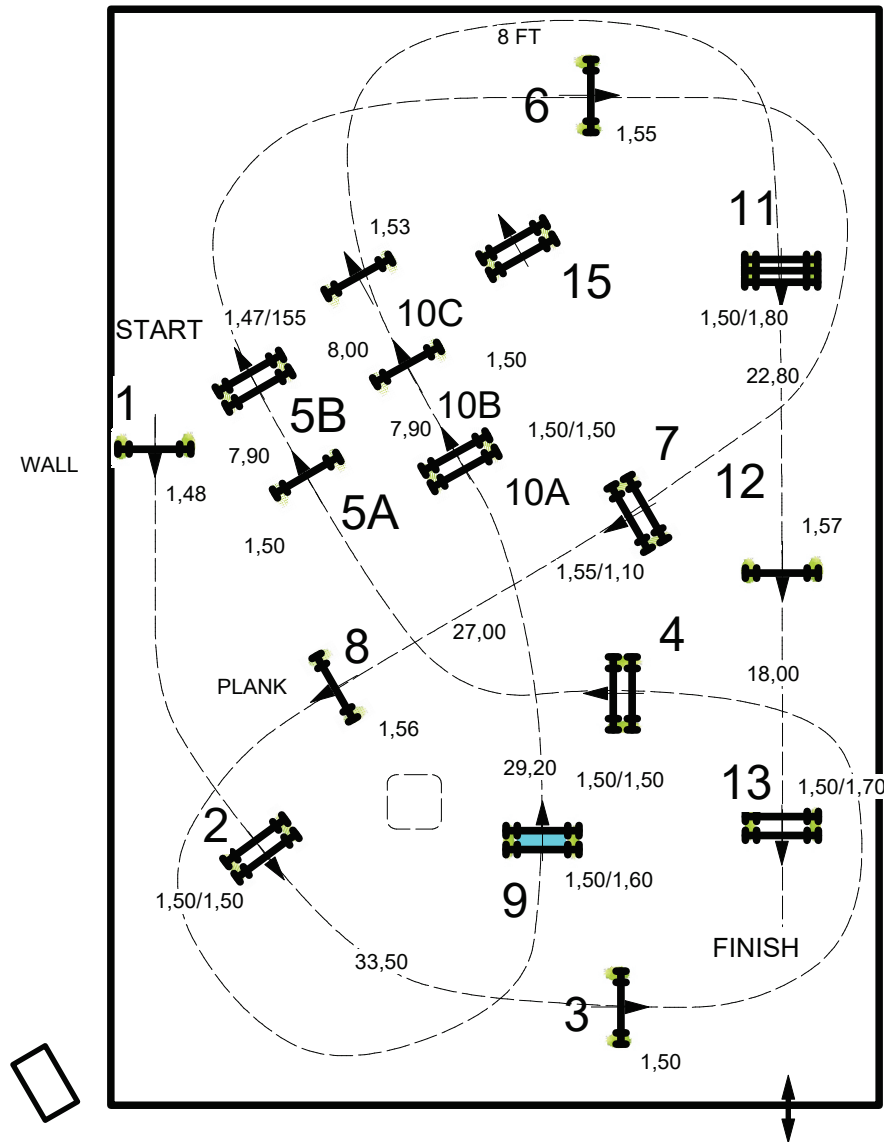

804 - \$86,600 Grand Prix FEI 1.60m

- TABLE: A
- NATIONAL RG:
- FEI RG / ART: 238.2.2

- HEIGHT: 1,60m
- SPEED: 375m/min

- FIRST ROUND: 1 - 13
- DISTANCE: _____ m
- TIME ALLOWED: _____ sec

- JUMP OFF: 3,4,5a,5b,6,15,1,2
- J/O DISTANCE: 280m
- J/O TIME ALLOWED: 45 sec